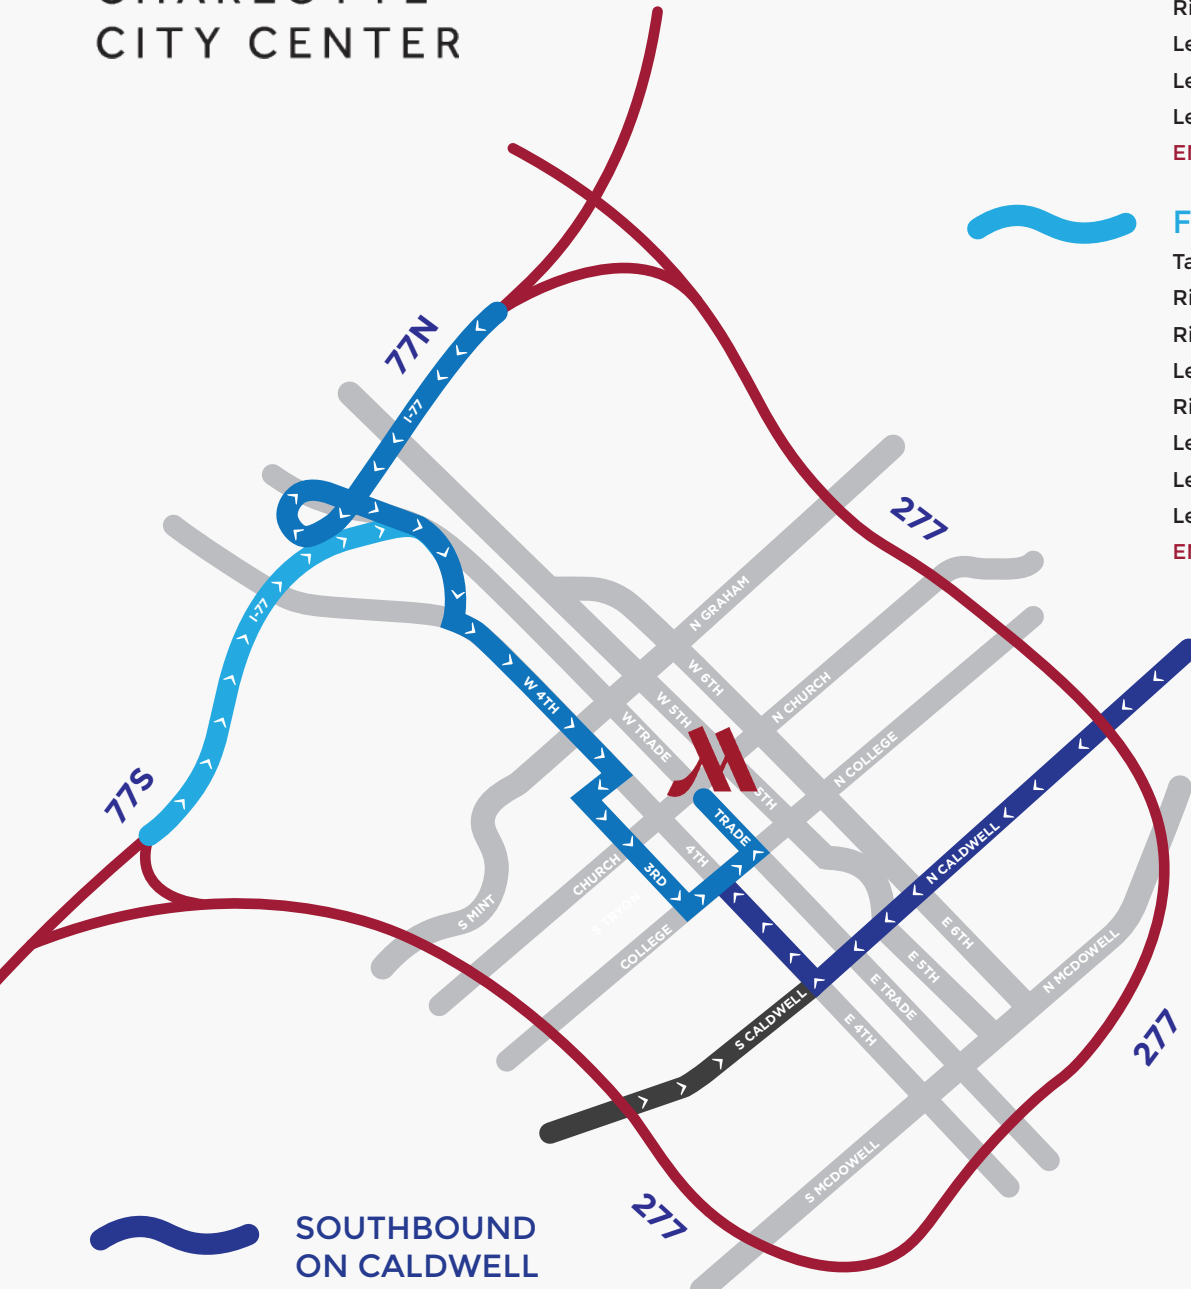

MARRIOTT CHARLOTTE CITY CENTER

FROM 77 NORTH

- Take exit 10
- Right on TRADE ST
- Right on JOHNSON & WALES WAY
- Left on W 4TH
- Right on MINT ST
- Left on W 3RD
- Left on COLLEGE ST
- Left on TRADE ST
- ENTER INTO MARRIOTT ON RIGHT**

FROM 77 SOUTH

- Take exit 10B
- Right on TRADE ST
- Right on JOHNSON & WALES WAY
- Left on W 4TH
- Right on MINT ST
- Left on W 3RD
- Left on COLLEGE ST
- Left on TRADE ST
- ENTER INTO MARRIOTT ON RIGHT**

SOUTHBOUND ON CALDWELL

- Right on 4TH ST
- Right on COLLEGE ST
- Left on TRADE ST
- ENTER INTO MARRIOTT ON RIGHT**

NORTHBOUND ON CALDWELL

- Left on 4TH ST
- Right on COLLEGE ST
- Left on TRADE ST
- ENTER INTO MARRIOTT ON RIGHT**

AUGUST 5TH to SEPTEMBER 2ND, 2019